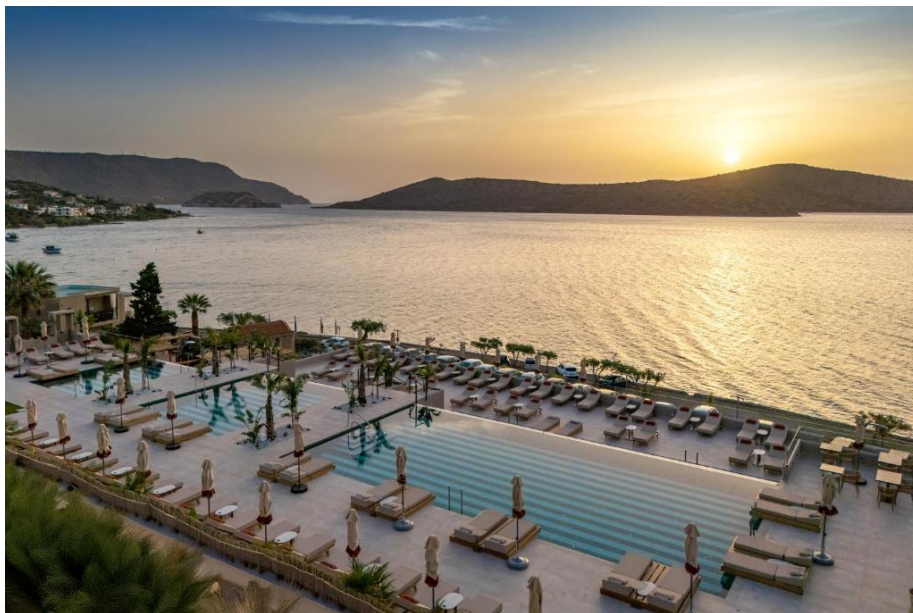

Enorme Infinity Elounda

88 Rooms

Elounda

An elegant adults-only retreat in Elounda, where minimalist design and panoramic sea views meet the timeless beauty of Elounda Bay, offering a serene haven of Mediterranean sophistication and comfort.

Perched above the serene Elounda Bay, Enorme Infinity Elounda is an adults-only sanctuary designed for relaxation, style, and panoramic sea views. The resort combines minimalist architecture with warm Cretan hospitality, offering elegant rooms and suites—some with private pools or terraces overlooking the Aegean. Guests can unwind by the infinity pool, enjoy crafted cocktails, and savor Mediterranean cuisine made with fresh local ingredients. With its tranquil ambiance, sophisticated design, and breathtaking surroundings, Enorme Infinity Elounda is the perfect escape for couples and friends seeking serenity and timeless coastal beauty.

* Services with extra charge.

Yoga & Fitness

Stay active and inspired at our open-air fitness area, fully equipped with modern training gear and panoramic sea views. Join revitalizing yoga sessions surrounded by the tranquility of Elounda's landscape, where wellness, nature, and serenity unite in perfect balance.